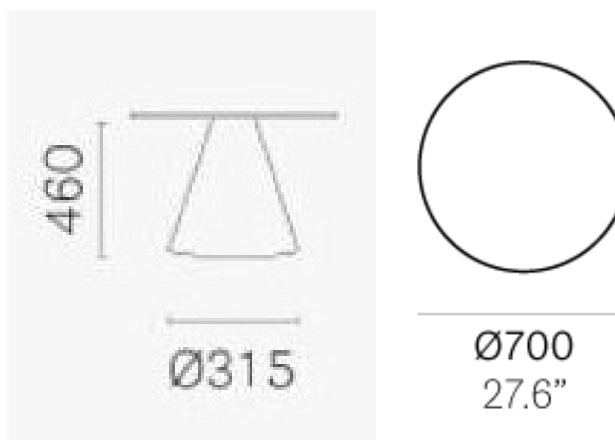

## **Ikon 863**

With its timeless and clean shape, Ikon talks the architecture language. Coffee table suitable for indoor use. Injected polypropylene table base with glass top. Colours: white and black.

<i>Brand:</i>	<b>Pedrali, Made in Italy</b>
<i>Item type:</i>	Small Table
<i>Item Code:</i>	D69FNPO720/865C + 865AD
<i>Designer:</i>	Pio E Tito Toso
<i>Top :</i>	Nero
<i>Frame:</i>	Black
<i>Dimension:</i>	70dia x 46 H cm